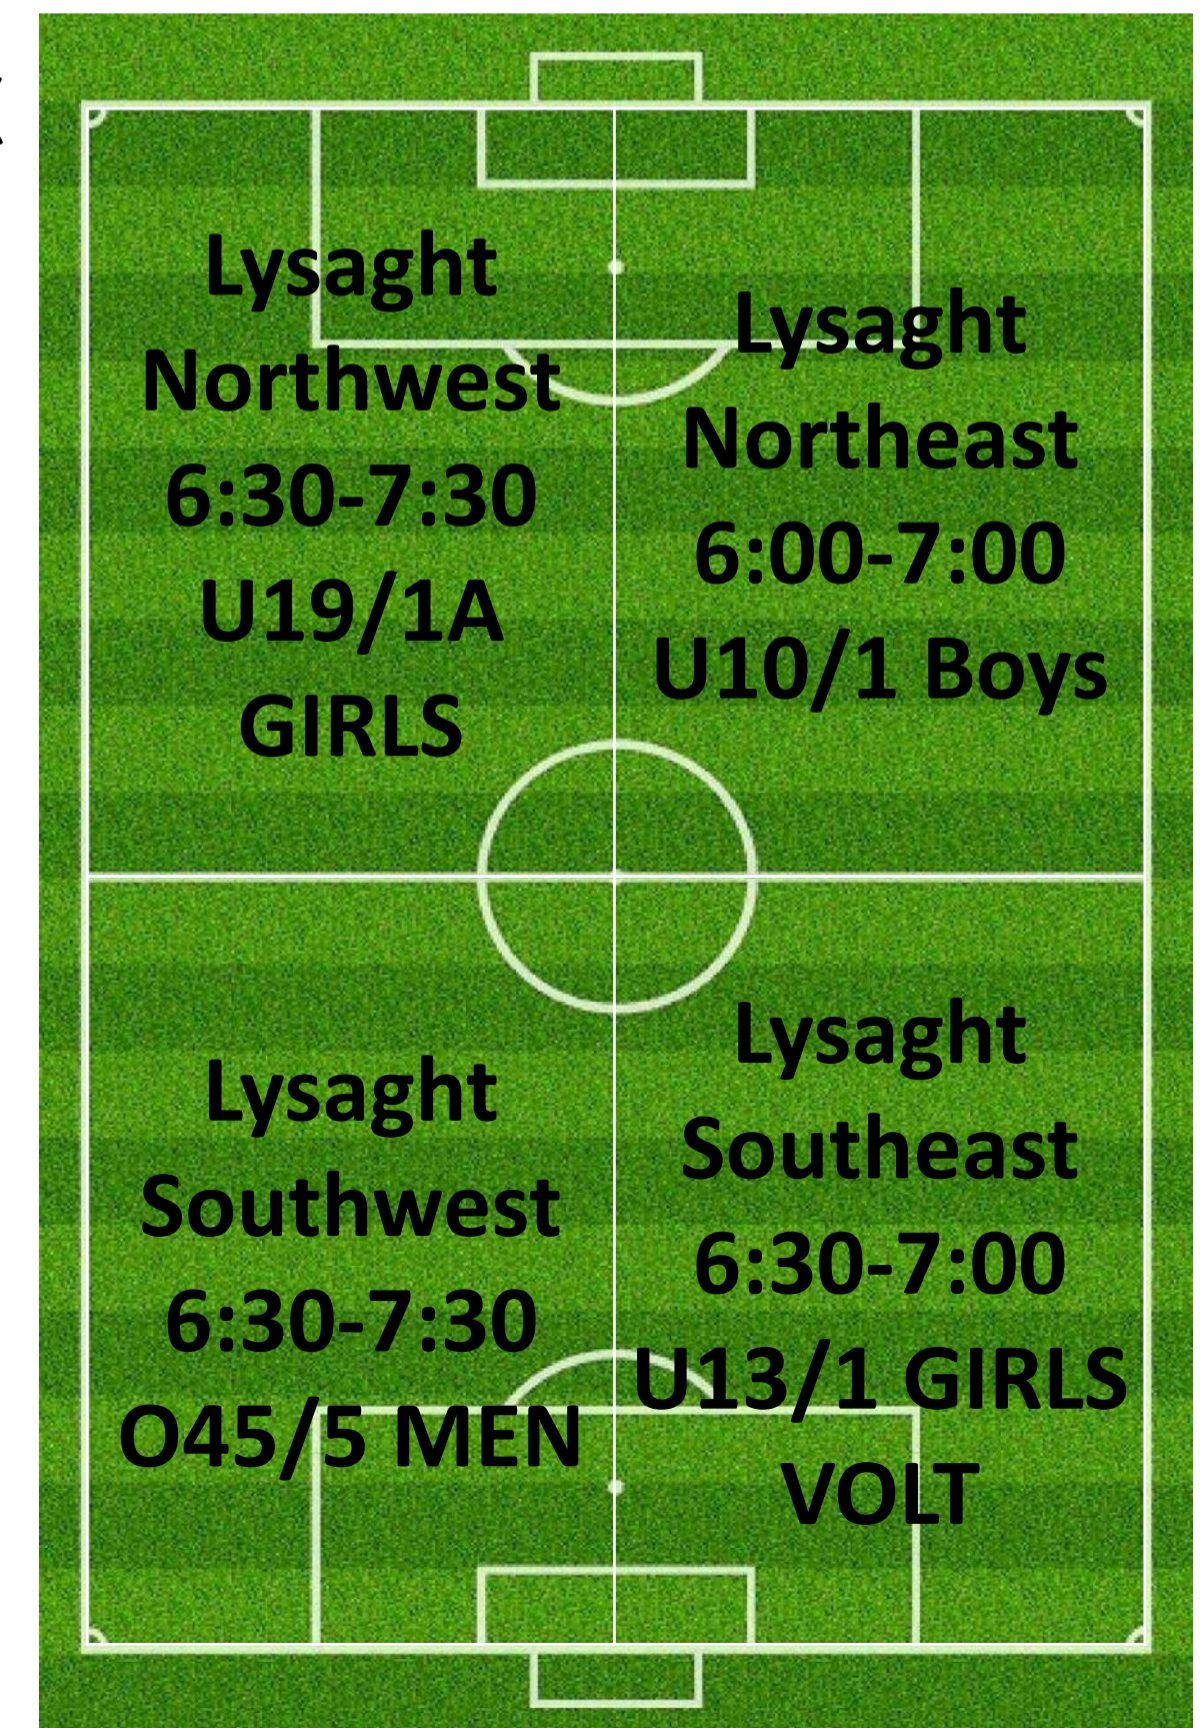

LYSAGHT PARK