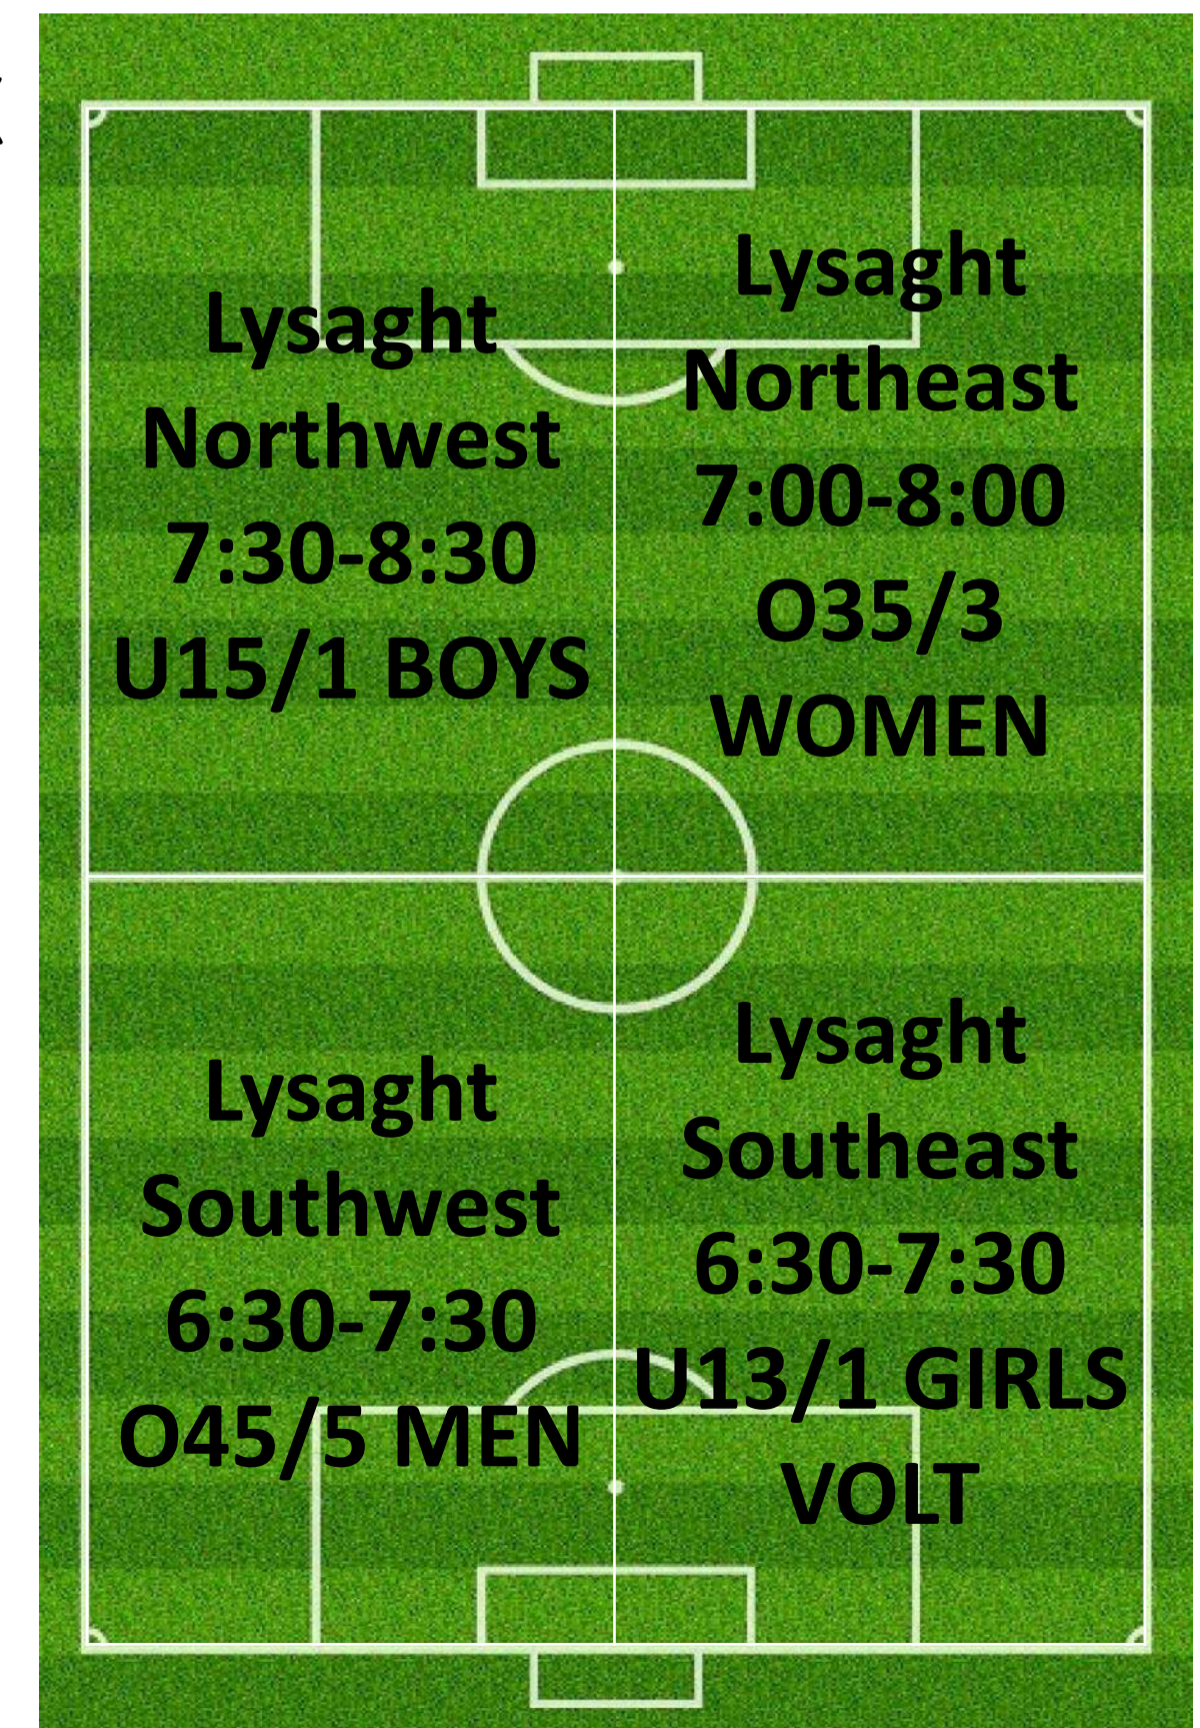

LYSAGHT PARK