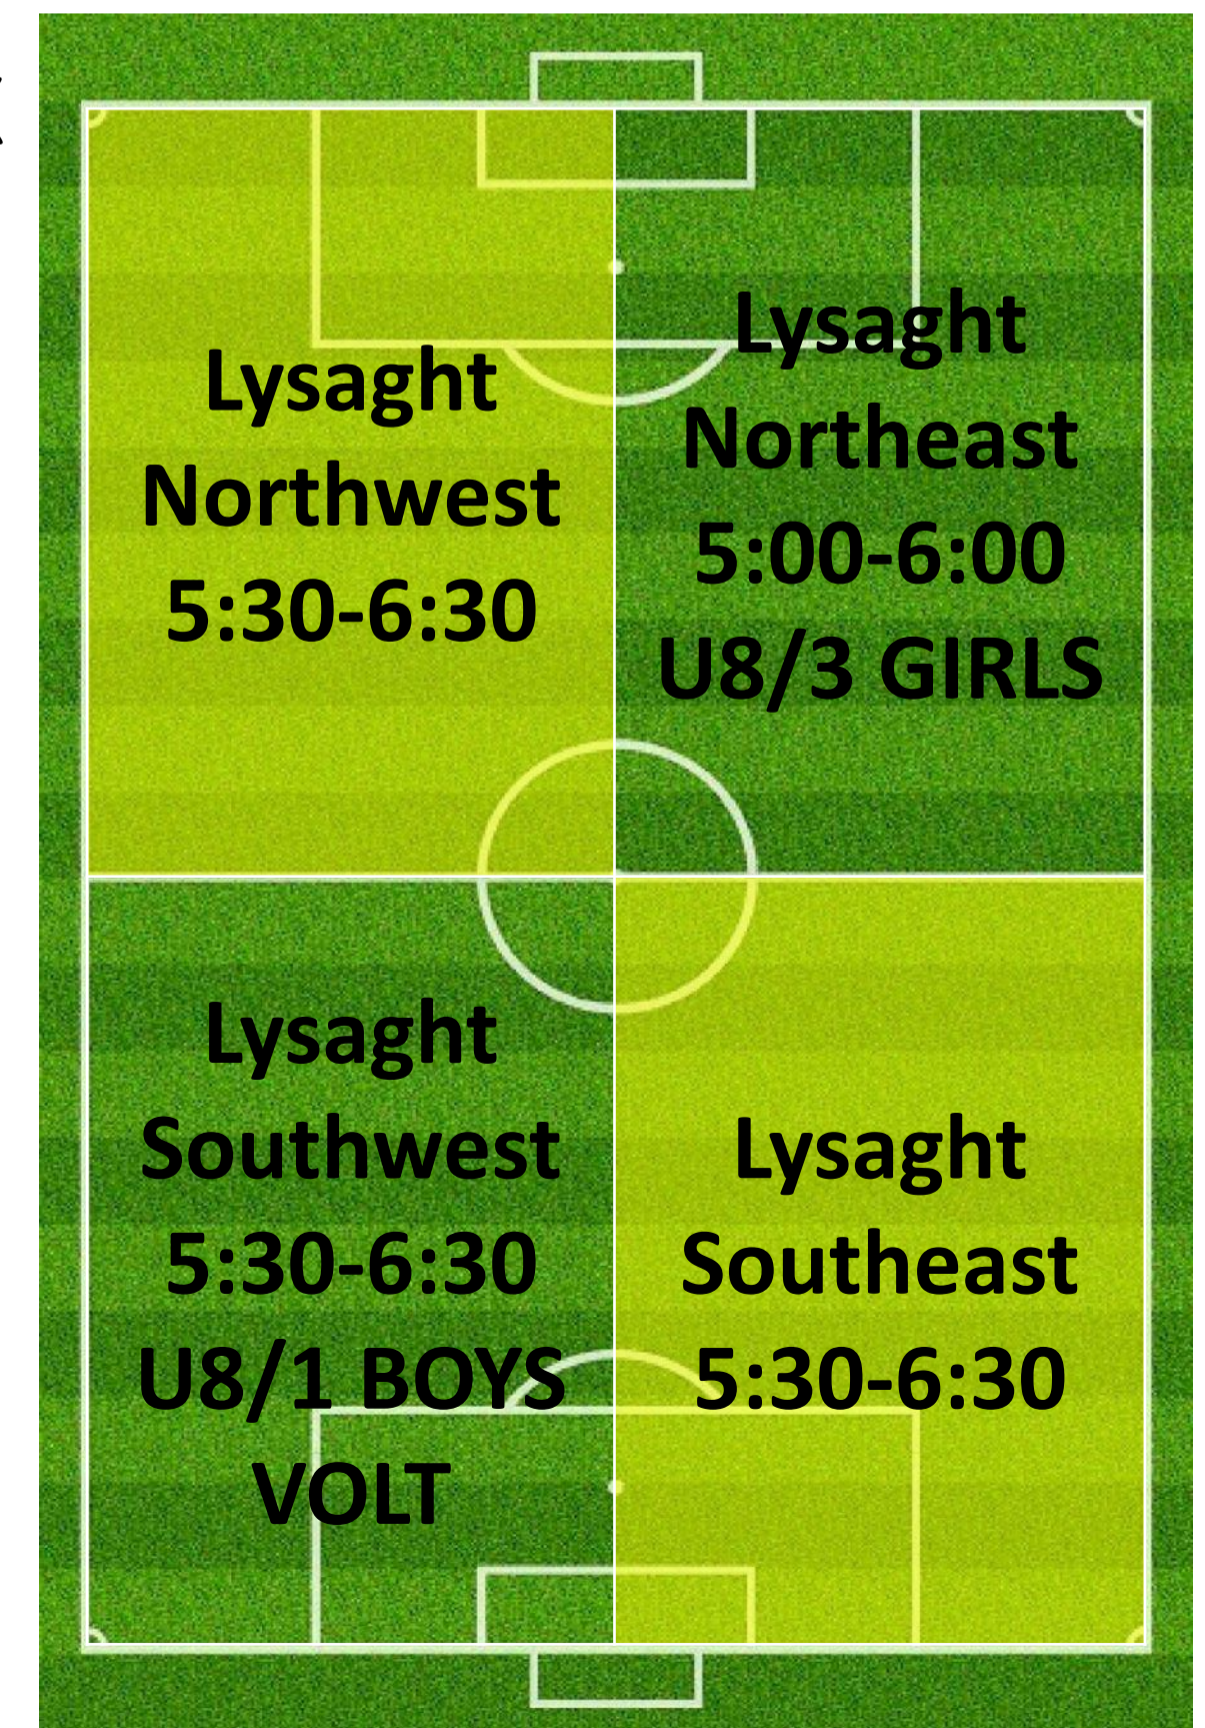

LYSAGHT PARK