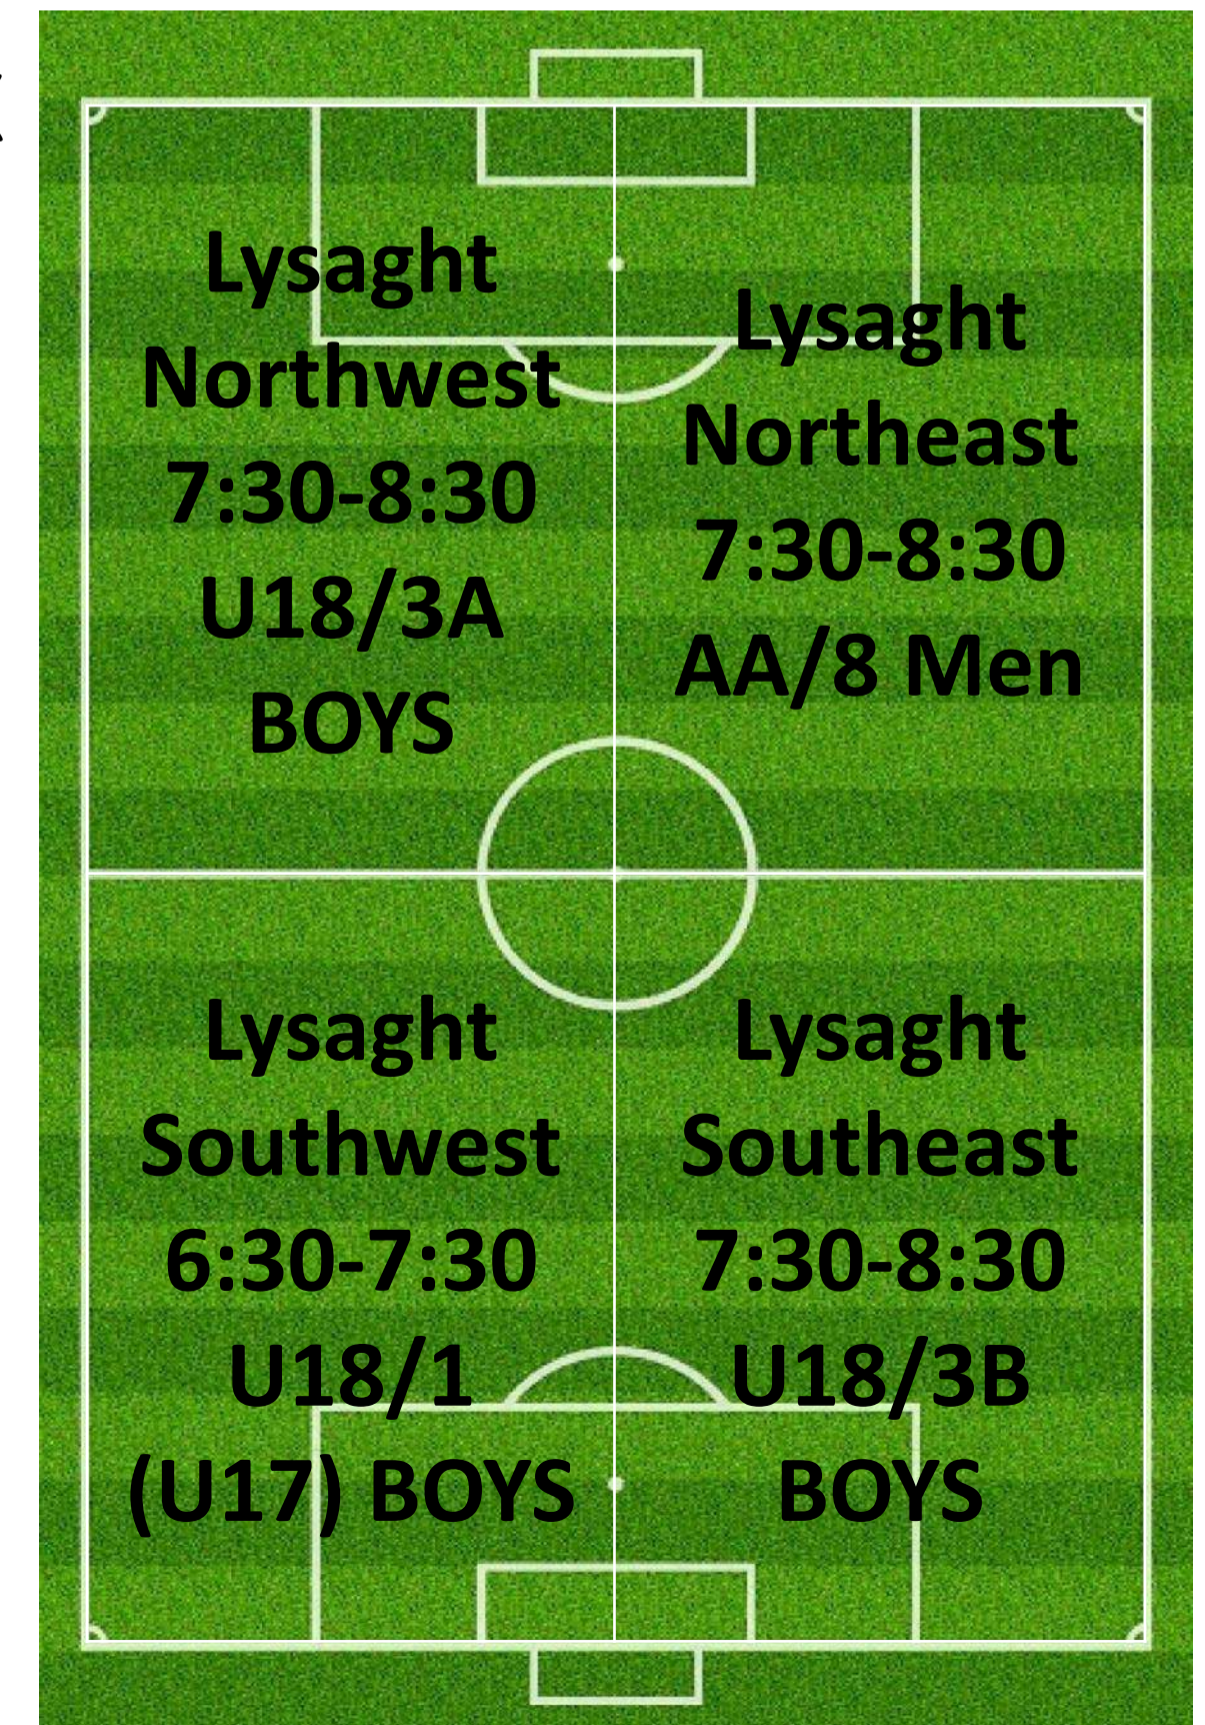

LYSAGHT PARK